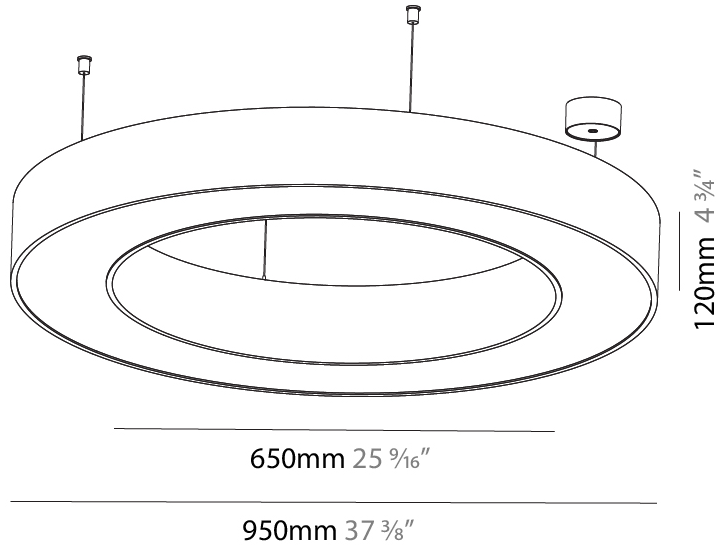

GENERAL

Series: Glorious
Subseries: Glorious
Brand: Prolight
Division: Architectural
Mounting Type: Suspension
Mounting Location: Ceiling
Subcategory: Ambient

PHYSICAL

Shape: Round
Diameter (mm): 950
Diameter (in): 37 ³/₈
Height (mm): 120
Height (in): 4 ³/₄
Max. Overall Height (mm): 2120
Max. Overall Height (in): 83 ⁷/₁₆
Light Distribution: Direct / Indirect
Weight (kg): 10.395
Weight (lbs): 22.92
Diffuser: [PMMA - Opal or Micro-Prism](#)
Fixture Finish: [SSR / BKV / CWI / CRY / HAB / LAG / UFT / ITA / RUA / RUR / MIC / FTG / MYG / TWT / LOD / PUS / FRO / FUP / KIA / POP / BLS / SPG / MEY / GOH / GUM / CHC / COM / ABZ / JAG / OBR / MOS / ROR](#)
Fixture Material: Aluminum

ELECTRICAL

Lamp Type: LED (Zhaga Standard)
Input Wattage (W): 58.5
Total Output Wattage (W): 52 / 41.6 (3500K)
Dimming: [Non-Dimming / Phase Dimming (120Vac only) / 0-10V Dimming](#)
Driver Included: Yes
Driver Location: Integrated
Driver Type: Constant Current
Driver Class: Class 2
Input Voltage (V): 120 - 277
Constant Current (MA): 350 / 900/400 (3500K)

LED

[Color Temperature (°K): 3000 / 3500 / 4000](#)
Max. Delivered Lumen (lm): 4150 / 4302 / 4390 Direct / 1850/ 1911 / 150
CRI: >80 CRI
Efficiency (%): 69
Lamp Life (hrs): 50000

OPTICAL

RATINGS AND CERTIFICATIONS

Certified By: Certified for North American Standards
IP rating: IP20

PROJECT _____
TYPE _____
SPECIFIER _____
QUANTITY _____
DATE _____