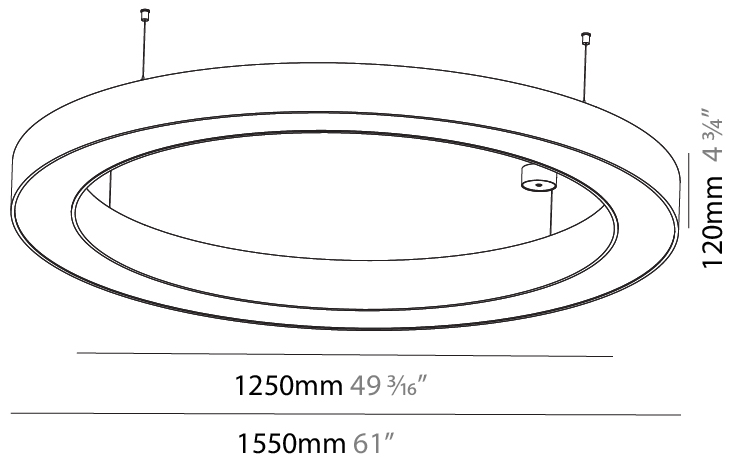

GENERAL

Series: Glorious
Subseries: Glorious
Brand: Prolicht
Division: Architectural
Mounting Type: Suspension
Mounting Location: Ceiling
Subcategory: Ambient

PHYSICAL

Shape: Round
Diameter (mm): 1550
Diameter (in): 61
Height (mm): 120
Height (in): 4 ¾
Max. Overall Height (mm): 2120
Max. Overall Height (in): 83 ⅞
Light Distribution: Direct
Weight (kg): 16.737
Weight (lbs): 36.82
Diffuser: PMMA - Opal or Micro-Prism
Fixture Finish: SSR / BKV / CWI / CRY / HAB / LAG / UFT / ITA / RUA / RUR / MIC / FTG / MYG / TWT / LOD / PUS / FRO / FUP / KIA / POP / BLS / SPG / MEY / GOH / GUM / CHC / COM / ABZ / JAG / OBR / MOS / ROR
Fixture Material: Aluminum

ELECTRICAL

Lamp Type: LED (Zhaga Standard)
Input Wattage (W): 75
Total Output Wattage (W): 60 / 48 (3500K)
Dimming: Non-Dimming / Phase Dimming (120Vac only) / 0-10V Dimming
Driver Included: Yes
Driver Location: Integrated
Driver Type: Constant Current
Driver Class: Class 2
Input Voltage (V): 120 - 277
Constant Current (MA): 350 / 700/800 (3500K)

LED

Color Temperature (°K): 3000 / 3500 / 4000
Max. Delivered Lumen (lm): 6920 / 7164 / 7310
CRI: >80 CRI
Efficiency (%): 0.65
Lamp Life (hrs): 50000

OPTICAL

RATINGS AND CERTIFICATIONS

Certified By: Certified for North American Standards
IP rating: IP20