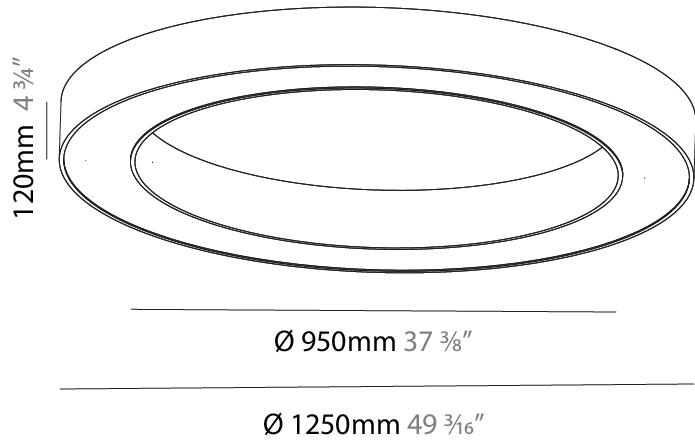

1. To build a product code in our configurator select the specify button on the base model # product page
2. To build a manual product code on this datasheet choose from the options listed below in blue font and add the suffix to the base model #

GENERAL

Series: Glorious
Subseries: Glorious
Brand: Prolight
Division: Architectural
Mounting Type: Surface
Mounting Location: Ceiling
Subcategory: Ambient

PHYSICAL

Shape: Round
Diameter (mm): 1250
Diameter (in): 49 ³/₁₆
Height (mm): 120
Height (in): 4 ³/₄
Light Distribution: Direct
Weight (kg): 12.465
Weight (lbs): 27.42
Diffuser: PMMA - Opal or Micro-Prism
Fixture Finish: SSR / BKV / CWI / CRY / HAB / LAG / UFT / ITA / RUA / RUR / MIC / FTG / MYG / TWT / LOD / PUS / FRO / FUP / KIA / POP / BLS / SPG / MEY / GOH / GUM / CHC / COM / ABZ / JAG / OBR / MOS / ROR
Fixture Material: Aluminum

ELECTRICAL

Lamp Type: LED (Zhaga Standard)
Input Wattage (W): 60
Total Output Wattage (W): 48 / 38.4 (3500K)
Dimming: Non-Dimming / Phase Dimming (120Vac only) / 0-10V Dimming
Driver Included: Yes
Driver Location: Integrated
Driver Type: Constant Current - 120 / 277Vac
Driver Class: Class 2
Input Voltage (V): 120 - 277
Constant Current (MA): 350 / 1200 (3500K)

LED

Color Temperature (°K): 3000 / 3500 / 4000
Max. Delivered Lumen (lm): 5540 / 5733 / 5850
CRI: >80 CRI
Efficiency (%): 65
Lamp Life (hrs): 50000

OPTICAL

RATINGS AND CERTIFICATIONS

Certified By: Certified for North American Standards
IP rating: IP20