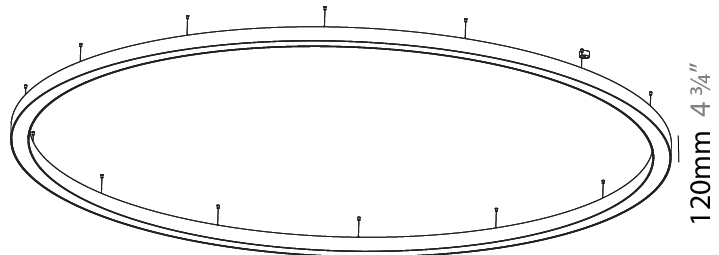

GENERAL

Series: Glorious
Subseries: Glorious
Brand: Prolicht
Division: Architectural
Mounting Type: Suspension
Mounting Location: Ceiling
Subcategory: Ambient

PHYSICAL

Shape: Round
Diameter (mm): 5400
Diameter (in): 212 ⁵/₈
Depth (mm): 120
Depth (in): 4 ³/₄
Max. Overall Height (mm): 2120
Max. Overall Height (in): 83 ⁷/₁₆
Light Distribution: Direct
Weight (kg): 69.5
Weight (lbs): 152.9
Diffuser: PMMA - Opal or Micro-Prism
Fixture Finish: [SSR / BKV / CWI / CRY / HAB / LAG / UFT / ITA / RUA / RUR / MIC / FTG / MYG / TWT / LOD / PUS / FRO / FUP / KIA / POP / BLS / SPG / MEY / GOH / GUM / CHC / COM / ABZ / JAG / OBR / MOS / ROR](#)
Fixture Material: Aluminum

ELECTRICAL

Lamp Type: LED (Zhaga Standard)
Input Wattage (W): 280
Total Output Wattage (W): 224 / 179.2 (3500K)
Dimming: [Non-Dimming / Phase Dimming (120Vac only) / 0-10V Dimming](#)
Driver Included: Yes
Driver Location: Integrated
Driver Type: Constant Current
Driver Class: Class 2
Input Voltage (V): 120 - 277
Constant Current (MA): 350 / 1400 (3500K)

LED

[Color Temperature (°K): 3000 / 3500 / 4000](#)
Max. Delivered Lumen (lm): 25840 / 26754 / 27300
CRI: >80 CRI
Efficiency (%): 65
Lamp Life (hrs): 50000

OPTICAL

RATINGS AND CERTIFICATIONS

Certified By: Certified for North American Standards
IP rating: IP20