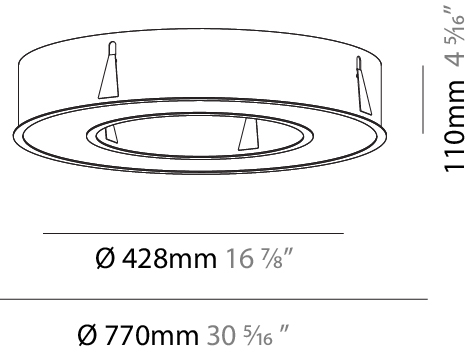

GENERAL

Series: Glorious
Subseries: Glorious
Brand: Prolicht
Division: Architectural
Mounting Type: Recessed
Mounting Location: Ceiling
Subcategory: Ambient

PHYSICAL

Shape: Round
Diameter (mm): 770
Diameter (in): 30 ⁵/₁₆
Height (mm): 110
Height (in): 4 ⁵/₁₆
Min. Recessing Depth (mm): 120
Min. Recessing Depth (in): 4 ³/₄
Light Distribution: Direct
Weight (kg): 9.285
Weight (lbs): 20.47
Diffuser: PMMA - Opal or Micro-Prism
Fixture Finish: SSR / BKV / CWI / CRY / HAB / LAG / UFT / ITA / RUA / RUR / MIC / FTG / MYG / TWT / LOD / PUS / FRO / FUP / KIA / POP / BLS / SPG / MEY / GOH / GUM / CHC / COM / ABZ / JAG / OBR / MOS / ROR
Fixture Material: Aluminum
Cut-out Measurements: 760mm / 29 15/16" x 440mm / 17 5/16"

ELECTRICAL

Lamp Type: LED (Zhaga Standard)
Input Wattage (W): 30
Total Output Wattage (W): 24 / 19.2 (3500K)
Dimming: Non-Dimming / Phase Dimming (120Vac only) / 0-10V Dimming
Driver Included: Yes
Driver Location: Integrated
Driver Type: Constant Current - 120 / 277Vac
Driver Class: Class 2
Input Voltage (V): 120 - 277
Constant Current (MA): 350 / 600 (3500K)

LED

Color Temperature (°K): 3000 / 3500 / 4000
Max. Delivered Lumen (lm): 2770 / 2862 / 2920
CRI: >80 CRI
Efficiency (%): 65
Lamp Life (hrs): 50000

OPTICAL

RATINGS AND CERTIFICATIONS

Certified By: Certified for North American Standards
IP rating: IP20

760mm x 440mm
29 ¹⁵/₁₆" x 17 ⁵/₁₆"

120mm
4 ³/₄"

10 - 15mm
³/₈" - ⁹/₁₆"