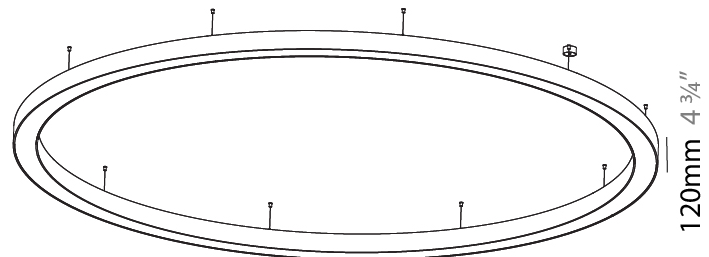

GENERAL

Series: Glorious
Subseries: Glorious
Brand: Prolicht
Division: Architectural
Mounting Type: Suspension
Mounting Location: Ceiling
Subcategory: Ambient

PHYSICAL

Shape: Round
Diameter (mm): 4000
Diameter (in): 157 1/2
Height (mm): 120
Height (in): 4 3/4
Max. Overall Height (mm): 2120
Max. Overall Height (in): 83 7/16
Light Distribution: Direct
Weight (kg): 50.71
Weight (lbs): 111.98
Diffuser: PMMA - Opal or Micro-Prism
Fixture Finish: SSR / BKV / CWI / CRY / HAB / LAG / UFT / ITA / RUA / RUR / MIC / FTG / MYG / TWT / LOD / PUS / FRO / FUP / KIA / POP / BLS / SPG / MEY / GOH / GUM / CHC / COM / ABZ / JAG / OBR / MOS / ROR
Fixture Material: Aluminum

ELECTRICAL

Lamp Type: LED (Zhaga Standard)
Input Wattage (W): 200
Total Output Wattage (W): 160 / 128 (3500K)
Dimming: Non-Dimming / Phase Dimming (120Vac only) / 0-10V Dimming
Driver Included: Yes
Driver Location: Integrated
Driver Type: Constant Current
Driver Class: Class 2
Input Voltage (V): 120 - 277
Constant Current (mA): 350 / 1000 (3500K)

LED

Color Temperature (°K): 3000 / 3500 / 4000
Max. Delivered Lumen (lm): 18460 / 19110 / 19500
CRI: >80 CRI
Efficiency (%): 0.65
Lamp Life (hrs): 50000

OPTICAL

RATINGS AND CERTIFICATIONS

Certified By: Certified for North American Standards
IP rating: IP20

PROJECT	_____
TYPE	_____
SPECIFIER	_____
QUANTITY	_____
DATE	_____

3700mm 145 1/16"

4000mm 157 1/2"