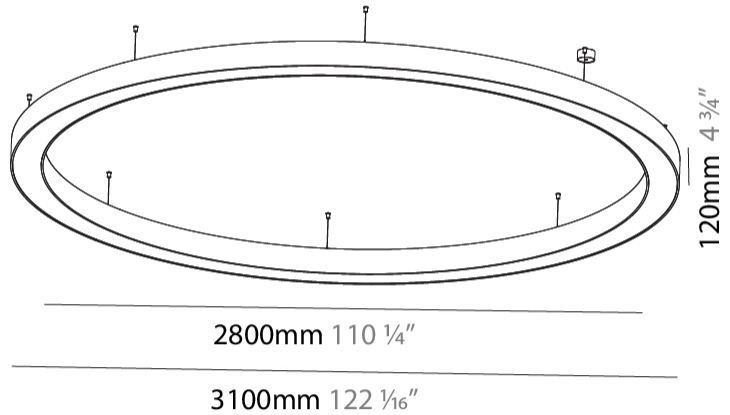

GENERAL

Series: Glorious
Subseries: Glorious
Brand: Prolicht
Division: Architectural
Mounting Type: Suspension
Mounting Location: Ceiling
Subcategory: Ambient

PHYSICAL

Shape: Round
Diameter (mm): 3100
Diameter (in): 122 1/16
Depth (mm): 120
Depth (in): 4 3/4
Max. Overall Height (mm): 2120
Max. Overall Height (in): 83 7/16
Light Distribution: Direct
Weight (kg): 39.1
Weight (lbs): 86.02
Diffuser: PMMA - Opal or Micro-Prism
Fixture Finish: SSR / BKV / CWI / CRY / HAB / LAG / UFT / ITA / RUA / RUR / MIC / FTG / MYG / TWT / LOD / PUS / FRO / FUP / KIA / POP / BLS / SPG / MEY / GOH / GUM / CHC / COM / ABZ / JAG / OBR / MOS / ROR
Fixture Material: Aluminum

ELECTRICAL

Lamp Type: LED (Zhaga Standard)
Input Wattage (W): 160
Total Output Wattage (W): 128 / 102.4 (3500K)
Dimming: Non-Dimming / Phase Dimming (120Vac only) / 0-10V Dimming
Driver Included: Yes
Driver Location: Integrated
Driver Type: Constant Current
Driver Class: Class 2
Input Voltage (V): 120 - 277
Constant Current (MA): 350 / 800 (3500K)

LED

Color Temperature (°K): 3000 / 3500 / 4000
Max. Delivered Lumen (lm): 14770 / 15288 / 15600
CRI: >80 CRI
Efficiency (%): 65
Lamp Life (hrs): 50000

OPTICAL

RATINGS AND CERTIFICATIONS

Certified By: Certified for North American Standards
IP rating: IP20