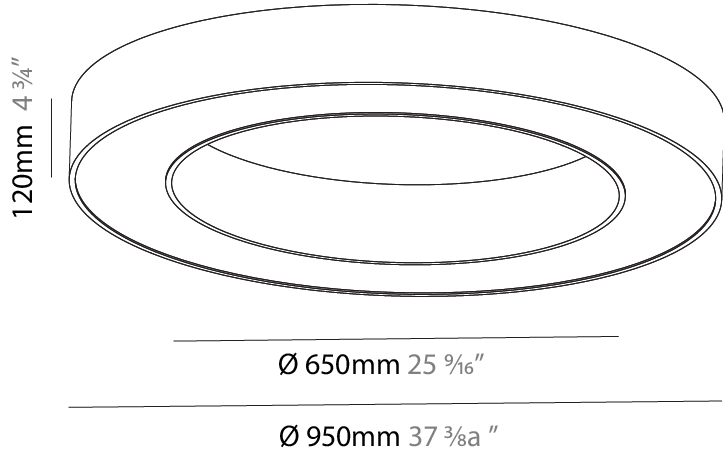

1. To build a product code in our configurator select the specify button on the base model # product page
2. To build a manual product code on this datasheet choose from the options listed below in blue font and add the suffix to the base model #

GENERAL

Series: Glorious
Subseries: Glorious
Brand: Prolight
Division: Architectural
Mounting Type: Surface
Mounting Location: Ceiling
Subcategory: Ambient

PHYSICAL

Shape: Round
Diameter (mm): 950
Diameter (in): 37 ³/₈
Height (mm): 120
Height (in): 4 ³/₄
Light Distribution: Direct
Weight (kg): 8.94
Weight (lbs): 19.67
Diffuser: PMMA - Opal or Micro-Prism
Fixture Finish: SSR / BKV / CWI / CRY / HAB / LAG / UFT / ITA / RUA / RUR / MIC / FTG / MYG / TWT / LOD / PUS / FRO / FUP / KIA / POP / BLS / SPG / MEY / GOH / GUM / CHC / COM / ABZ / JAG / OBR / MOS / ROR
Fixture Material: Aluminum

ELECTRICAL

Lamp Type: LED (Zhaga Standard)
Input Wattage (W): 45
Total Output Wattage (W): 36 / 28.8 (3500K)
Dimming: Non-Dimming / Phase Dimming (120Vac only) / 0-10V Dimming
Driver Included: Yes
Driver Location: Integrated
Driver Type: Constant Current - 120 / 277Vac
Driver Class: Class 2
Input Voltage (V): 120 - 277
Constant Current (MA): 350 / 900 (3500K)

LED

Color Temperature (°K): 3000 / 3500 / 4000
Max. Delivered Lumen (lm): 4150 / 4302 / 4390
CRI: >80 CRI
Efficiency (%): 65
Lamp Life (hrs): 50000

OPTICAL

RATINGS AND CERTIFICATIONS

Certified By: Certified for North American Standards
IP rating: IP20