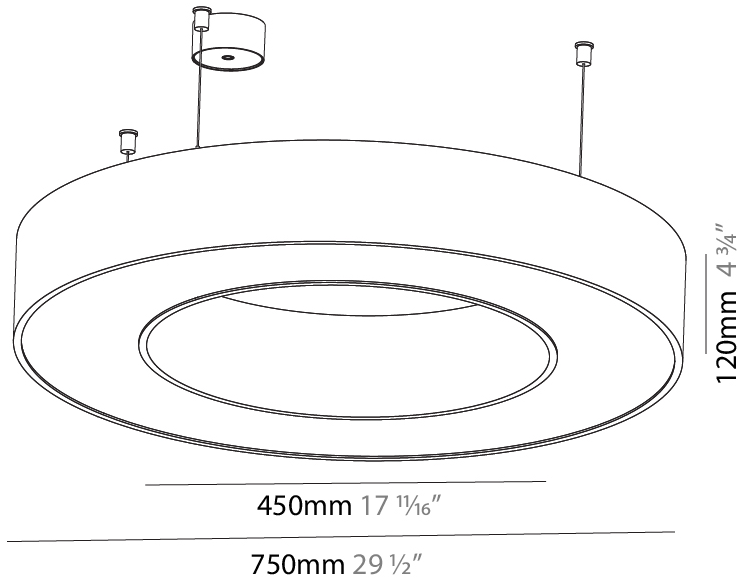

GENERAL

Series: Glorious
Subseries: Glorious
Brand: Prolight
Division: Architectural
Mounting Type: Suspension
Mounting Location: Ceiling
Subcategory: Ambient

PHYSICAL

Shape: Round
Diameter (mm): 750
Diameter (in): 29 1/2
Height (mm): 120
Height (in): 4 3/4
Max. Overall Height (mm): 2120
Max. Overall Height (in): 83 7/16
Light Distribution: Direct / Indirect
Weight (kg): 7.675
Weight (lbs): 16.9
Diffuser: [PMMA - Opal or Micro-Prism](#)
Fixture Finish: [SSR / BKV / CWI / CRY / HAB / LAG / UFT / ITA / RUA / RUR / MIC / FTG / MYG / TWT / LOD / PUS / FRO / FUP / KIA / POP / BLS / SPG / MEY / GOH / GUM / CHC / COM / ABZ / JAG / OBR / MOS / ROR](#)
Fixture Material: Aluminum

ELECTRICAL

Lamp Type: LED (Zhaga Standard)
Input Wattage (W): 45
Total Output Wattage (W): 40 / 32 (3500K)
Dimming: [Non-Dimming / Phase Dimming (120Vac only) / 0-10V Dimming](#)
Driver Included: Yes
Driver Location: Integrated
Driver Type: Constant Current
Driver Class: Class 2
Input Voltage (V): 120 - 277
Constant Current (MA): 350 / 600/400 (3500K)

LED

[Color Temperature (°K): 3000 / 3500 / 4000](#)
Max. Delivered Lumen (lm): 2770 / 2862 / 2920 Direct / 1380 / 1440 / 1470 Indirect
CRI: >80 CRI
Efficiency (%): 71
Lamp Life (hrs): 50000

OPTICAL

RATINGS AND CERTIFICATIONS

Certified By: Certified for North American Standards
IP rating: IP20