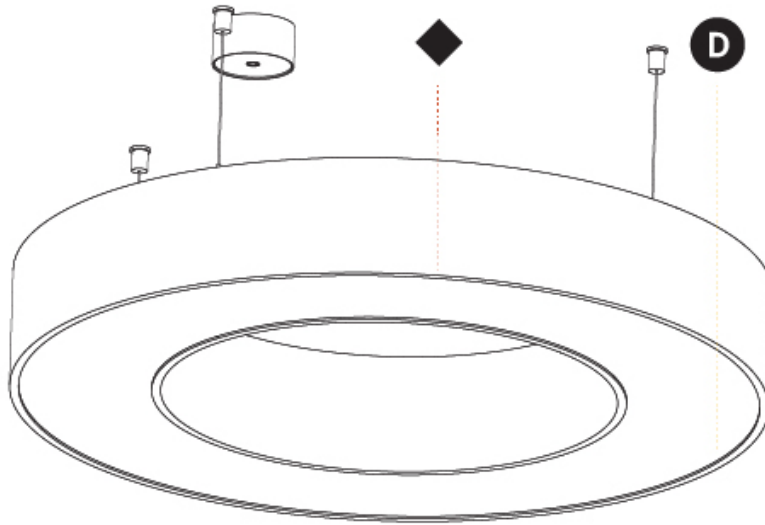

A30297-

PROJECT _____

TYPE _____

SPECIFIER _____

QUANTITY _____

DATE _____

A